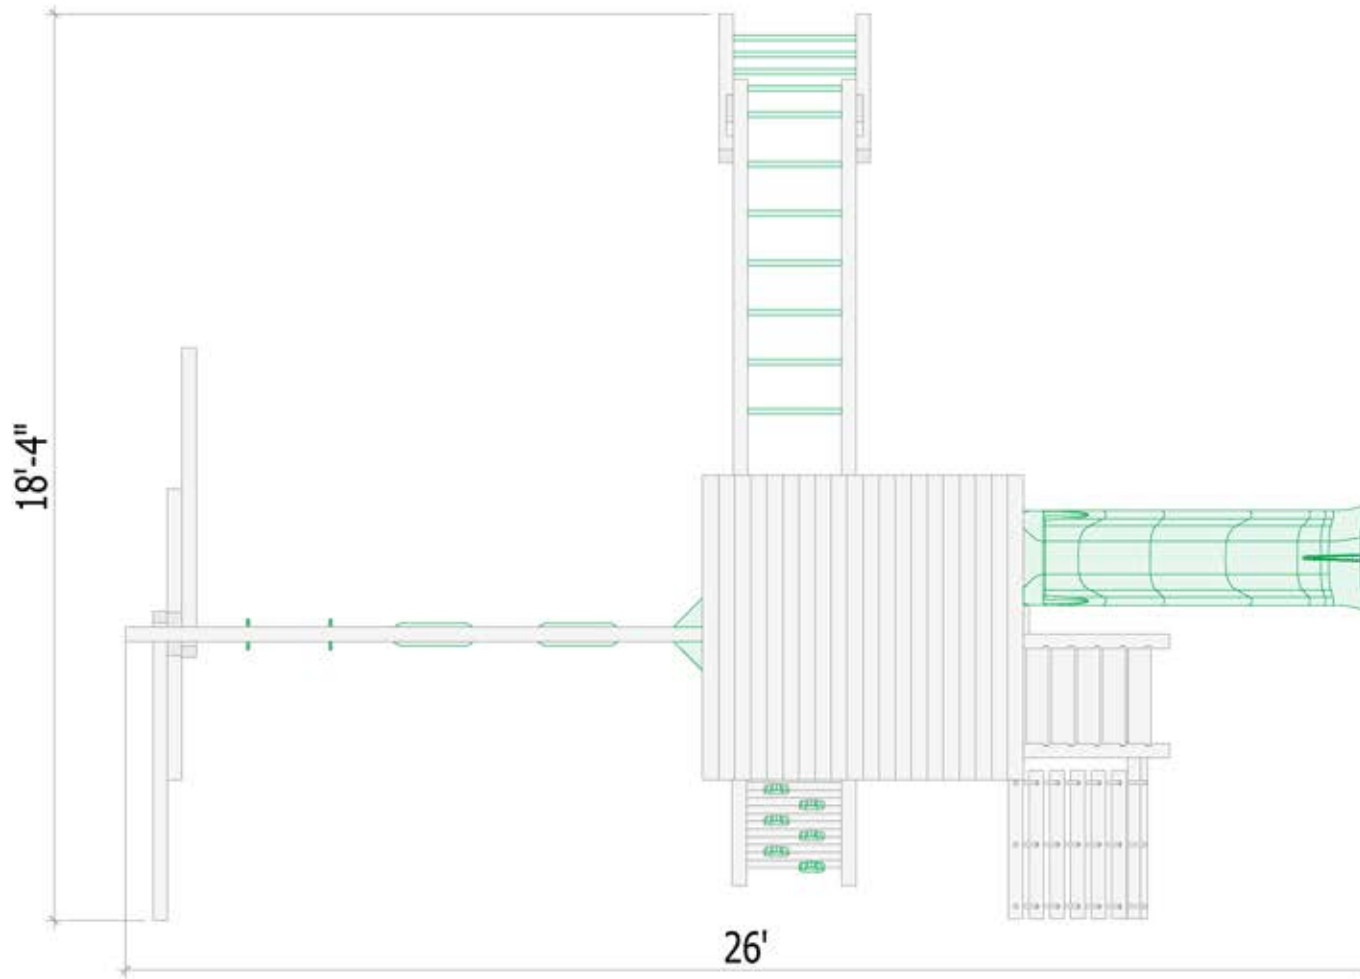

**Bailey Climber
with Options**

Layout Option One

Triumph Play Systems
15 Maple Ave, Ashburnham, MA
(978)827-6330
www.TriumphPlaySystems.com

We recommend using a resilient play surface and allowing a 6-foot perimeter around the entire structure.

**Bailey Climber
with Options**

Layout Option Two

Triumph Play Systems
15 Maple Ave, Ashburnham, MA
(978)827-6330
www.TriumphPlaySystems.com

We recommend using a resilient play surface and allowing a 6-foot perimeter around the entire structure.