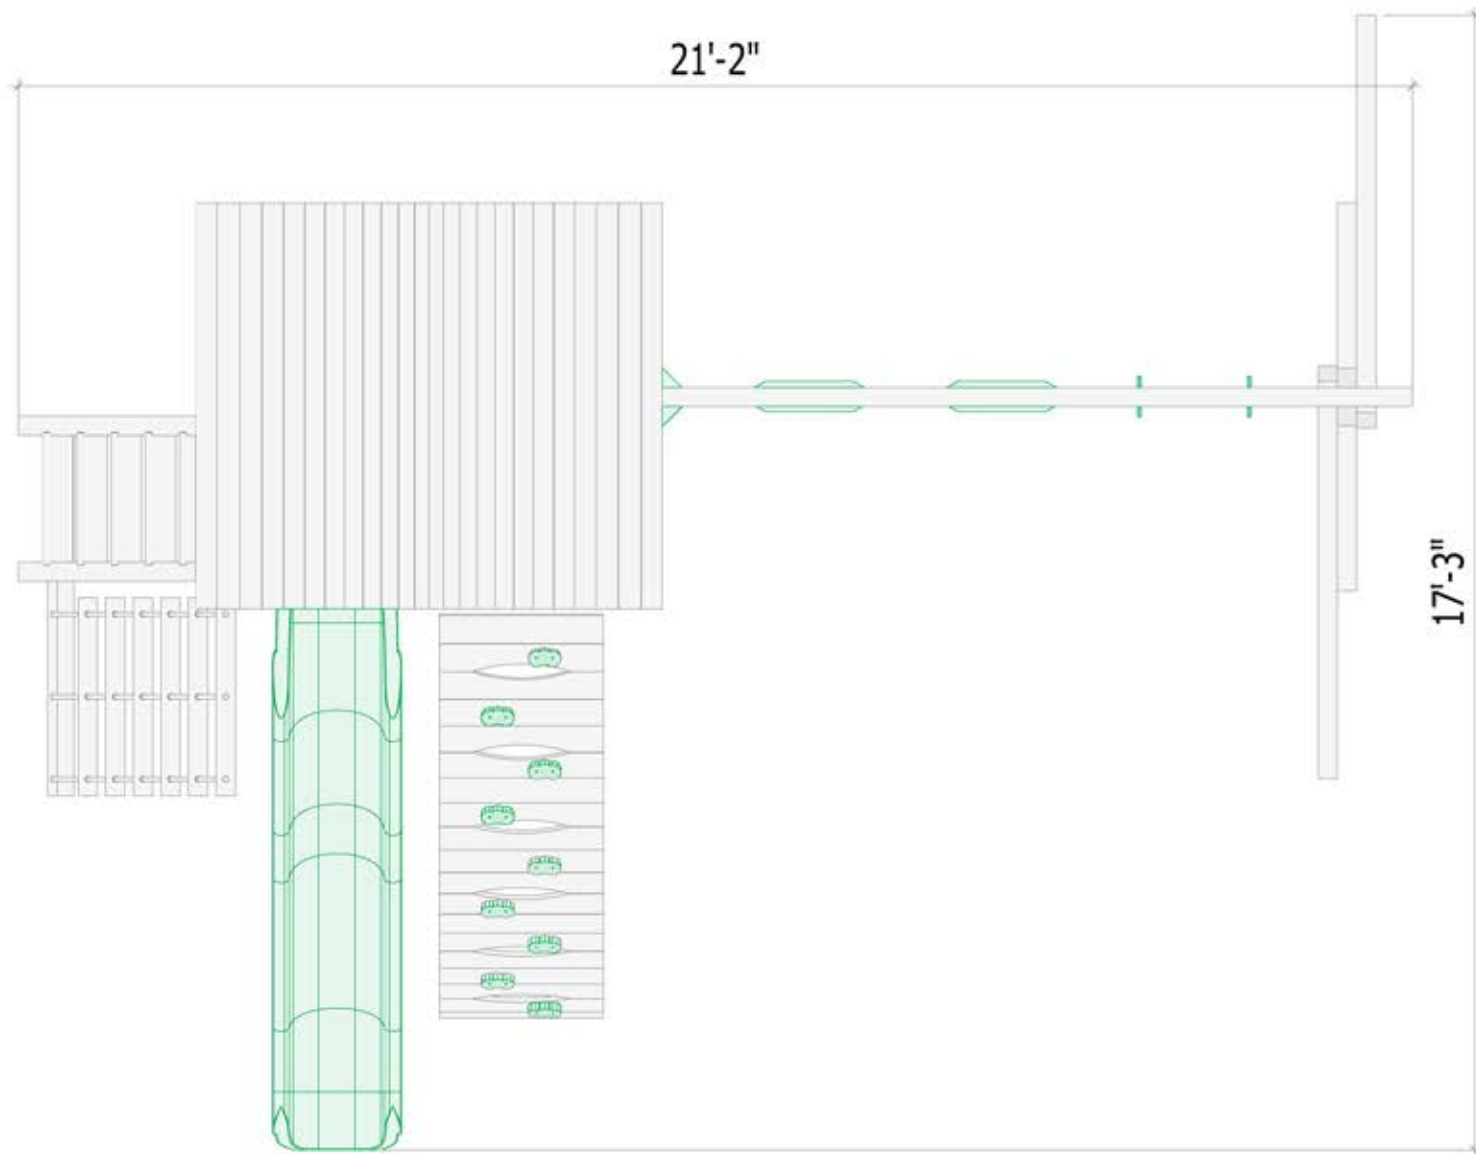

Kelton Climber

Triumph Play Systems
15 Maple Ave, Ashburnham, MA
(978)827-6330
www.TriumphPlaySystems.com

We recommend using a resilient play surface and allowing a 6-foot perimeter around the entire structure.